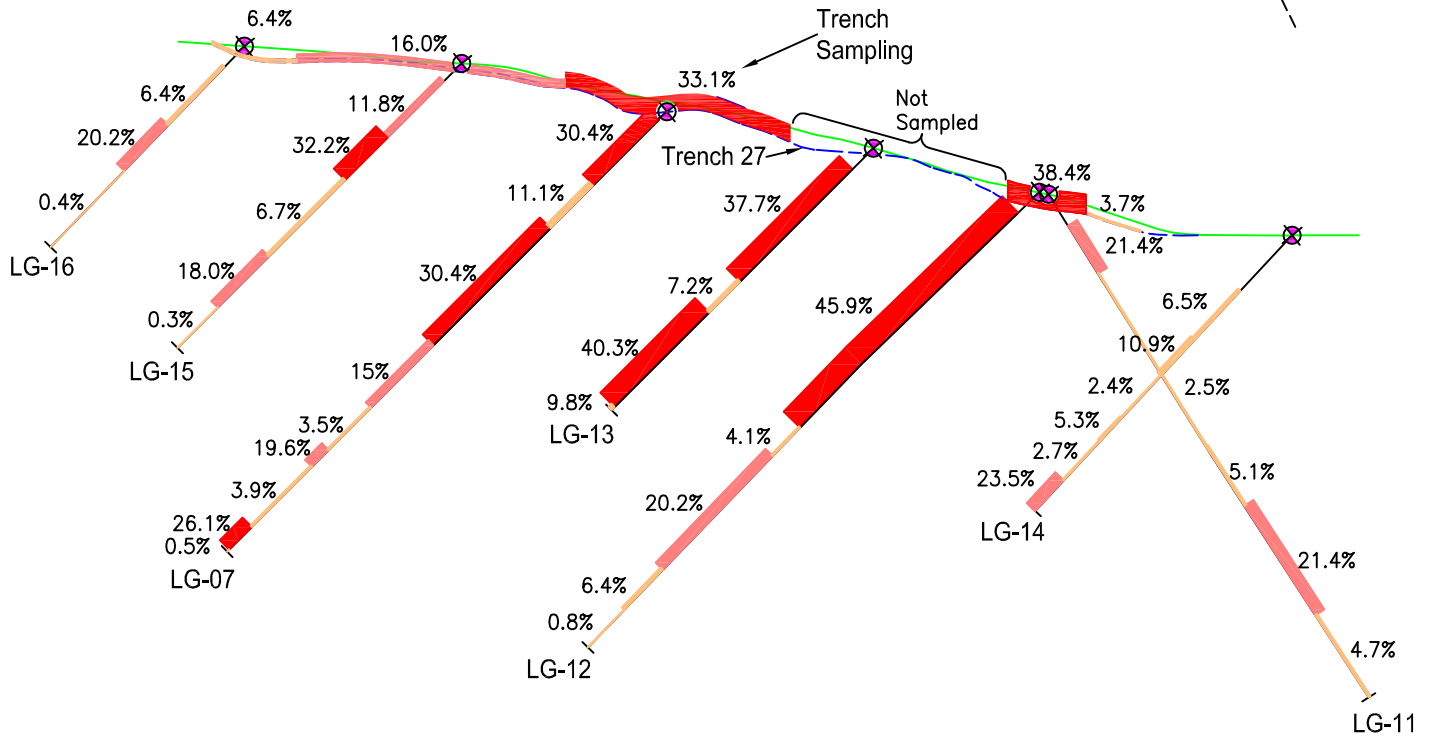

Graphite Zone

Summary Drilling Results on SECTION 1050